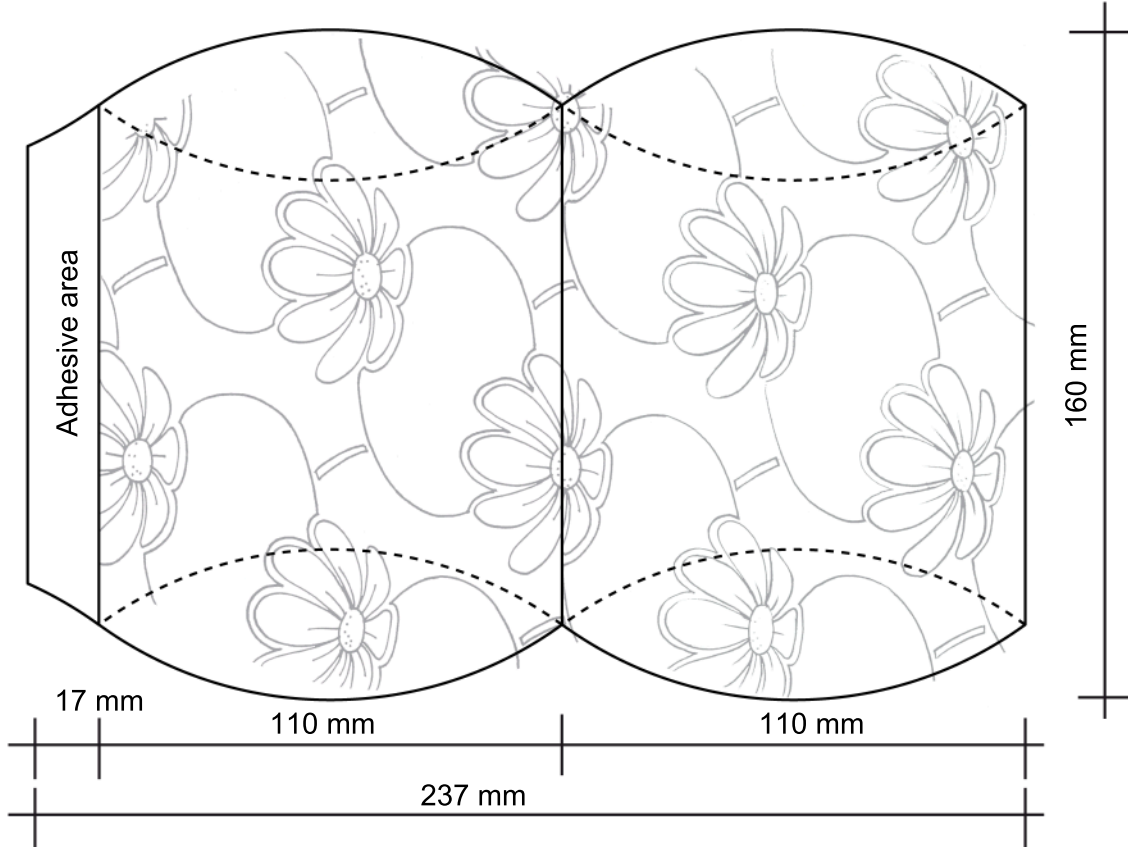

FABER-CASTELL
since 1761

Template for gift box and gift tag

----- Scoring line

Print out gift box
enlarged to 180%)
the dimensions
given are the
original dimensions
of the box

Ovals and flowers
for gift tag